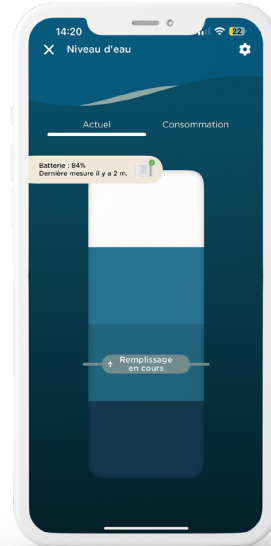

A RELIABLE AND CONNECTED LEVEL REGULATION

- ✓ Niva VP is equipped with a pressure-based level sensor, unlike traditional systems that use floats
- ✓ The pressure measurement technology offers centimeter-level precision for both measurement and adjustment
- ✓ Niva VP must be used with a Tild VP filtration panel
- ✓ Simplified installation with no wiring required when used with the Tild filtration box, minimizing the risk of wiring errors
- ✓ Integrated leak detector capable of detecting any anomaly to ensure the safety of the installation

Niva VP represents the future of level regulation for overflow pools. With its cutting-edge technology, simplified installation, and advanced features, Niva VP offers a complete and reliable solution to keep your pool in perfect condition. Choose precision, safety, and smart water management with Niva VP.

With Niva VP, enjoy a pool that is always at the right level, with optimized water management and hassle-free installation. Trust technology for a worry-free pool experience.

VIGIPOOL: THE TECHNICAL ROOM IN YOUR PHONE.

Vigipool is your new smartphone app that lets you keep your technical room in your pocket at all times. With this app, you can centralize your technical room's devices and control your WiFi-connected equipment from anywhere in the world. Vigipool gives you real-time access to Niva VP and your technical room.

A SCALABLE SOLUTION:

For an even more complete setup, add Vigipool-compatible devices to your technical room and see new features appear in your app, such as filtration control, LED projector management, and more.